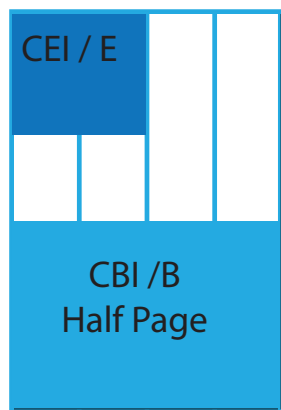

Colour or Mono